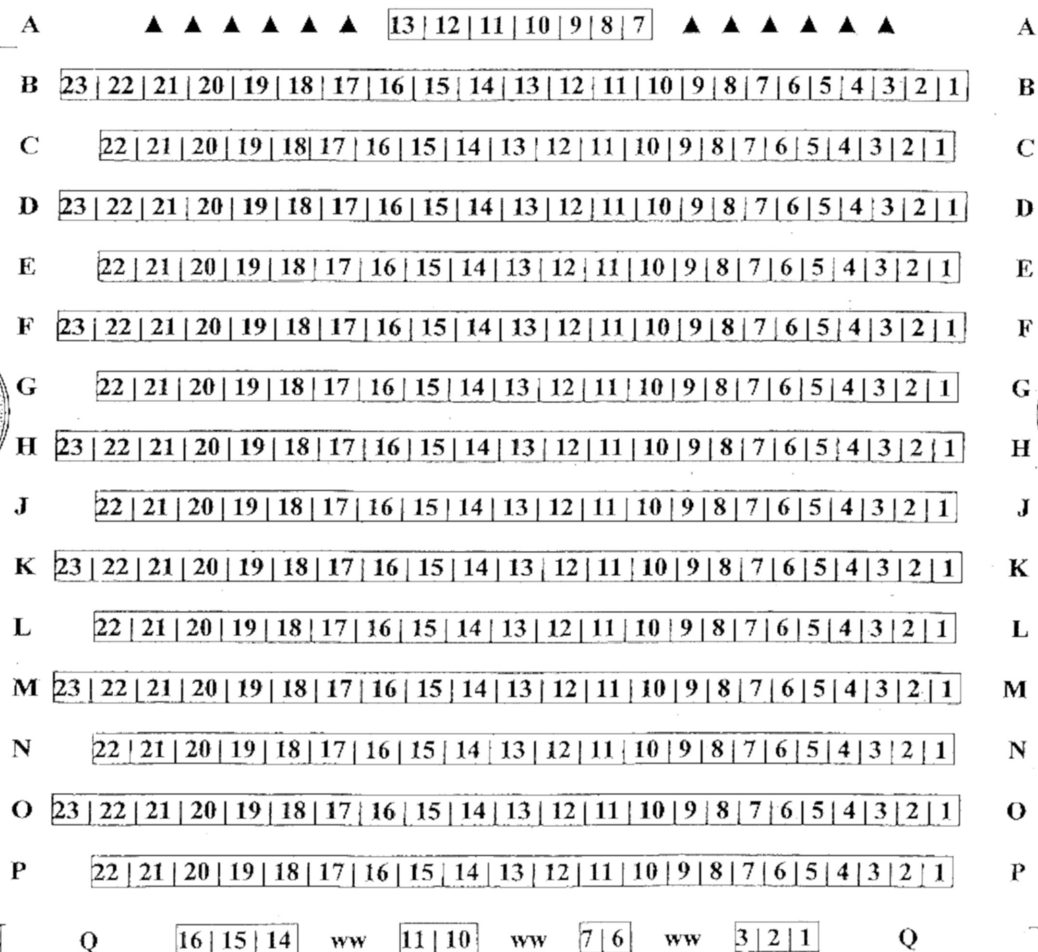

PLAZA THEATRE

STAGE

W = Wheelchair Seating

▲ = Add-on Chairs

MAXIMUM SEATING CAPACITY = 350

Theatre Seats

332

Wheelchair Seating